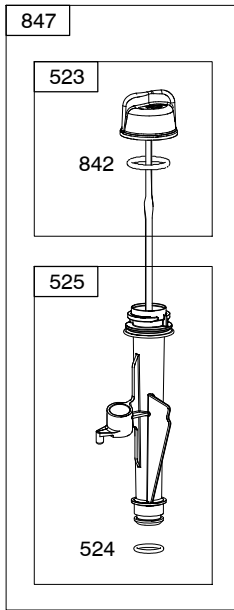

Illustrations cover a range of engines. Parts shown without text may not be used on your specific engine.